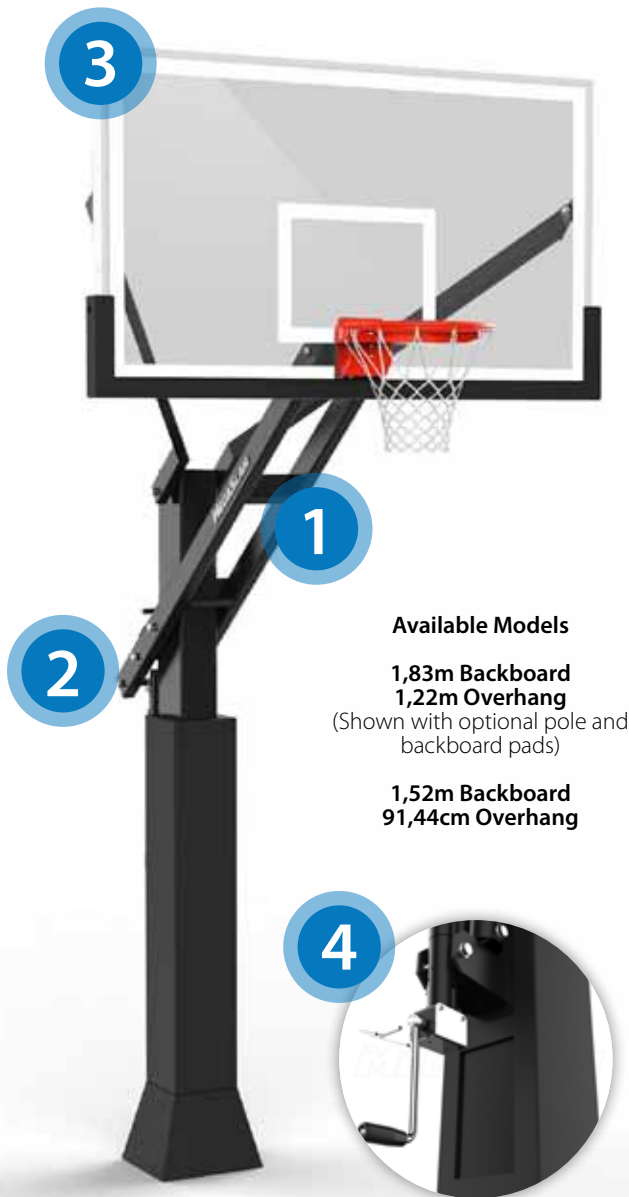

- Choose from two distinct MegaSlam goal systems
- Adjustable goal systems featuring: 152cm and 183cm backboards
- Exceptionally durable steel construction

Available Models

**1,83m Backboard
1,22m Overhang**
(Shown with optional pole and backboard pads)

**1,52m Backboard
91,44cm Overhang**

- 1 7-Gauge Strong Steel**
Our 7-gauge super-rigid steel thickness allows for a rock-solid game with little shaking or swaying. Double the thickness vs. brands sold at big box stores.
- 2 All Season Protection**
Every MegaSlam Hoop comes ready for scorching summers, rainy springs, and frozen winters with hot-dipped galvanized steel and stainless-steel hardware. Standard
- 3 Pro Backboard**
A regulation, 1,27 cm thick glass backboard provides maximum ball response. You also see clean looks through the unobstructed clear-view backboard design.
- 4 Easy Height Adjustment**
The MegaSlam lowers from 3,04 m to 1,52 m, so players of all sizes can dunk all day long.