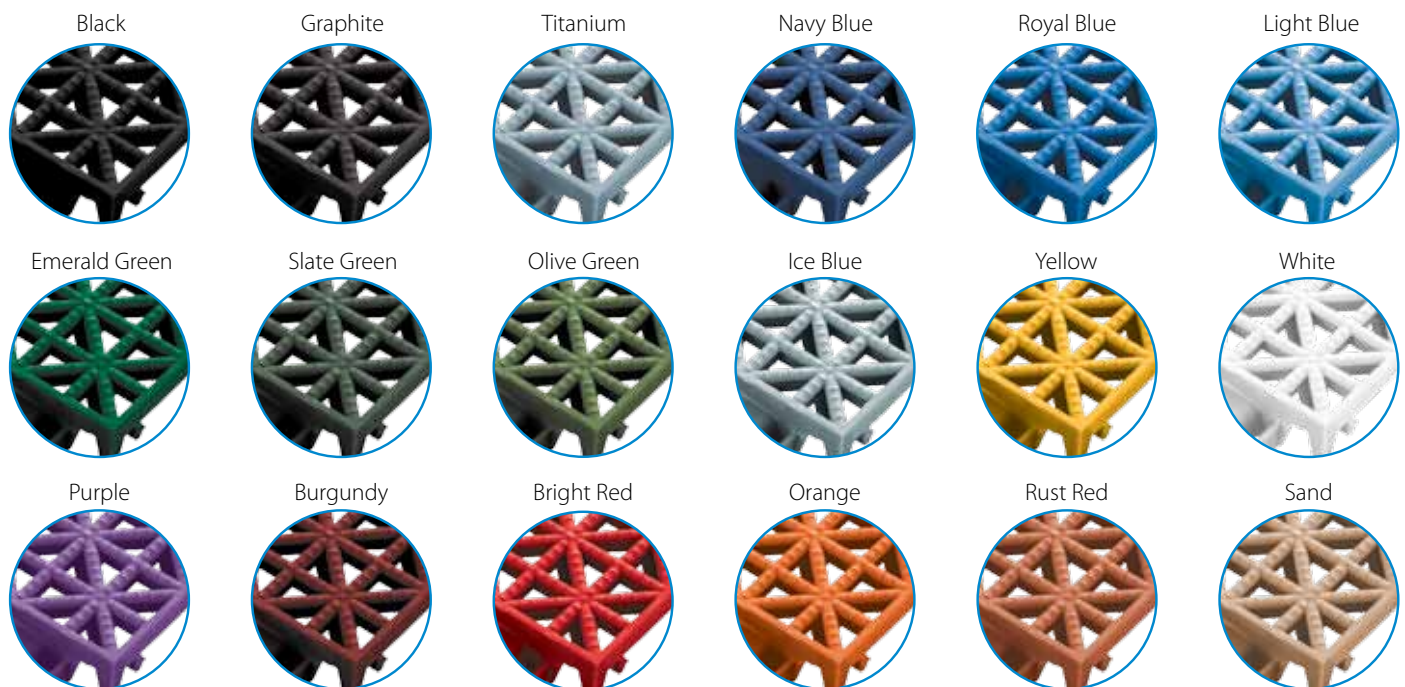

VersaCourt Tile Color Options